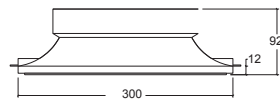

9820

1 x Max100 W AR111 12 V G53

Misure / Size: 300 mm

Colori / Colour: Bianco / White

Materiale: Gesso/Alloy

Basculante 30° / Adjustable 30°

Dim [] / Cut out size: 303 mm